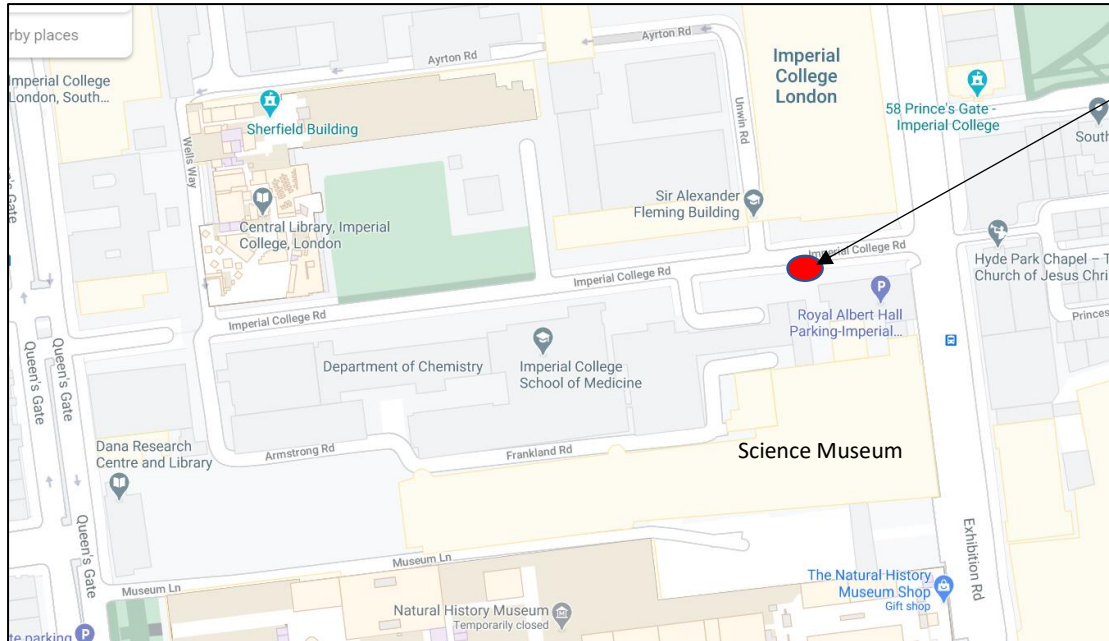

## Groups Entrance Directions

Address: Groups Entrance, Science Museum, Imperial College Road, SW7 2DD

Groups Entrance

From Exhibition Road

Exhibition Road

Science Museum Loading Bays

Groups Entrance this way

View towards Groups Entrance

Groups Entrance (Top of ramp)  
Staff Entrance (Bottom of ramp)  
Barrier for Imperial College

Staff Entrance (Bottom of Ramp)